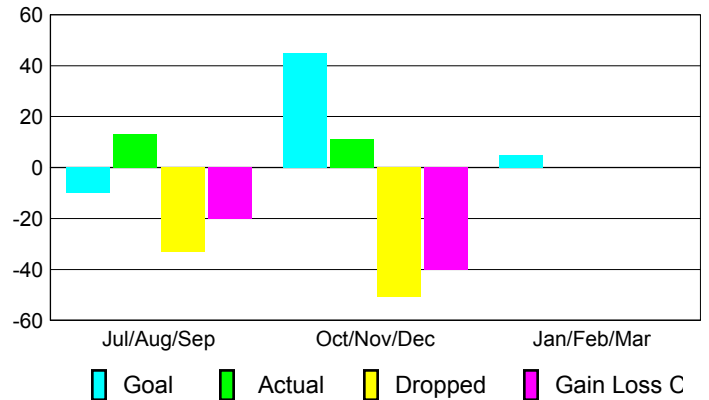

Membership Results 2012-2013

Goal, New, Dropped, Gain/Loss

Comparison of Membership Gain/Loss

Current Year Compared to the Previous Year