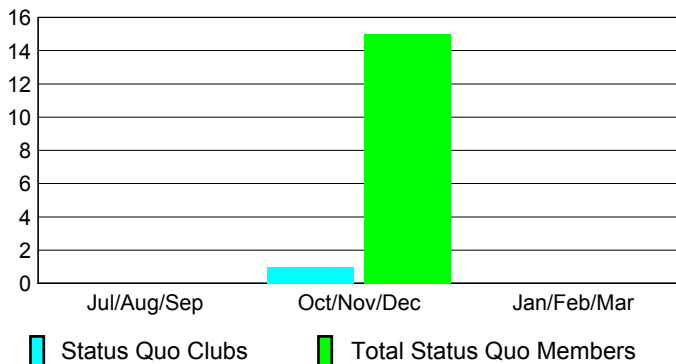

Club Results 2012-2013

Goal, New, Dropped, Gain/Loss

Comparison of Club Gain/Loss

Current Year Compared to the Previous Year

YTD Status Quo Clubs 2012-2013

Status Quo Clubs Compared to Status Quo Members

MEMBERSHIP

Membership Results
2012-2013

Membership
2011-2012

Month	Net Memb Goal	Actual New Memb	Actual Dropped Memb	Gain/Loss of Memb	Gain/Loss of Memb
Jul/Aug/Sep	-10	13	-33	-20	-14
Oct/Nov/Dec	45	11	-51	-40	-38
Jan/Feb/Mar	5				-7
Totals	40	24	-84	-60	-59