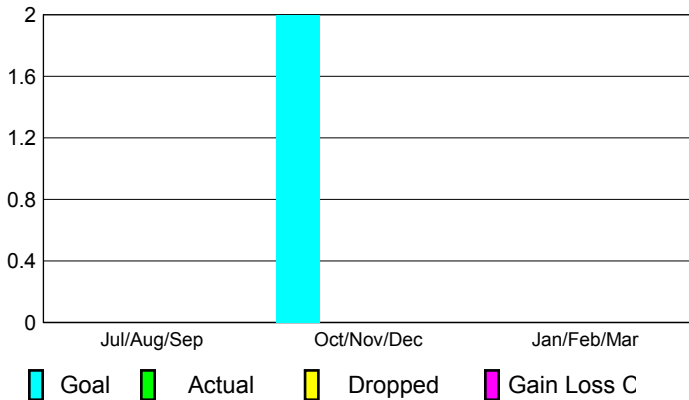

2012-2013 GMT Reports for District (or Undistricted) **District 115CS**

GMT: HOWARD PATRICK LEE

Location: PORTUGAL

GMT CA: 4

CLUBS

Club Results
2012-2013

Clubs
2011-2012

Month	New Club Goal	Actual New Clubs	Actual Dropped Clubs	Gain/Loss of Clubs	Gain/Loss of Clubs
Jul/Aug/Sep	0	0	0	0	0
Oct/Nov/Dec	2	0	0	0	0
Jan/Feb/Mar	0				0
Totals	2	0	0	0	0

Club Results 2012-2013

Goal, New, Dropped, Gain/Loss

Comparison of Club Gain/Loss

Current Year Compared to the Previous Year

YTD Status Quo Clubs 2012-2013

Status Quo Clubs Compared to Status Quo Members

MEMBERSHIP