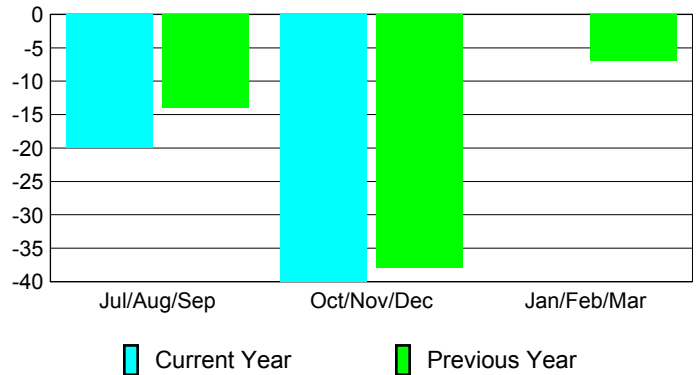

Membership Results
2012-2013

Membership
2011-2012

Month	Net Memb Goal	Actual New Memb	Actual Dropped Memb	Gain/Loss of Memb	Gain/Loss of Memb
Jul/Aug/Sep	-10	13	-33	-20	-14
Oct/Nov/Dec	45	11	-51	-40	-38
Jan/Feb/Mar	5				-7
Totals	40	24	-84	-60	-59

Membership Results 2012-2013

Goal, New, Dropped, Gain/Loss

Comparison of Membership Gain/Loss

Current Year Compared to the Previous Year

Gender Comparison 2012-2013

Jul/Aug/Sep

Oct/Nov/Dec

Jan/Feb/Mar